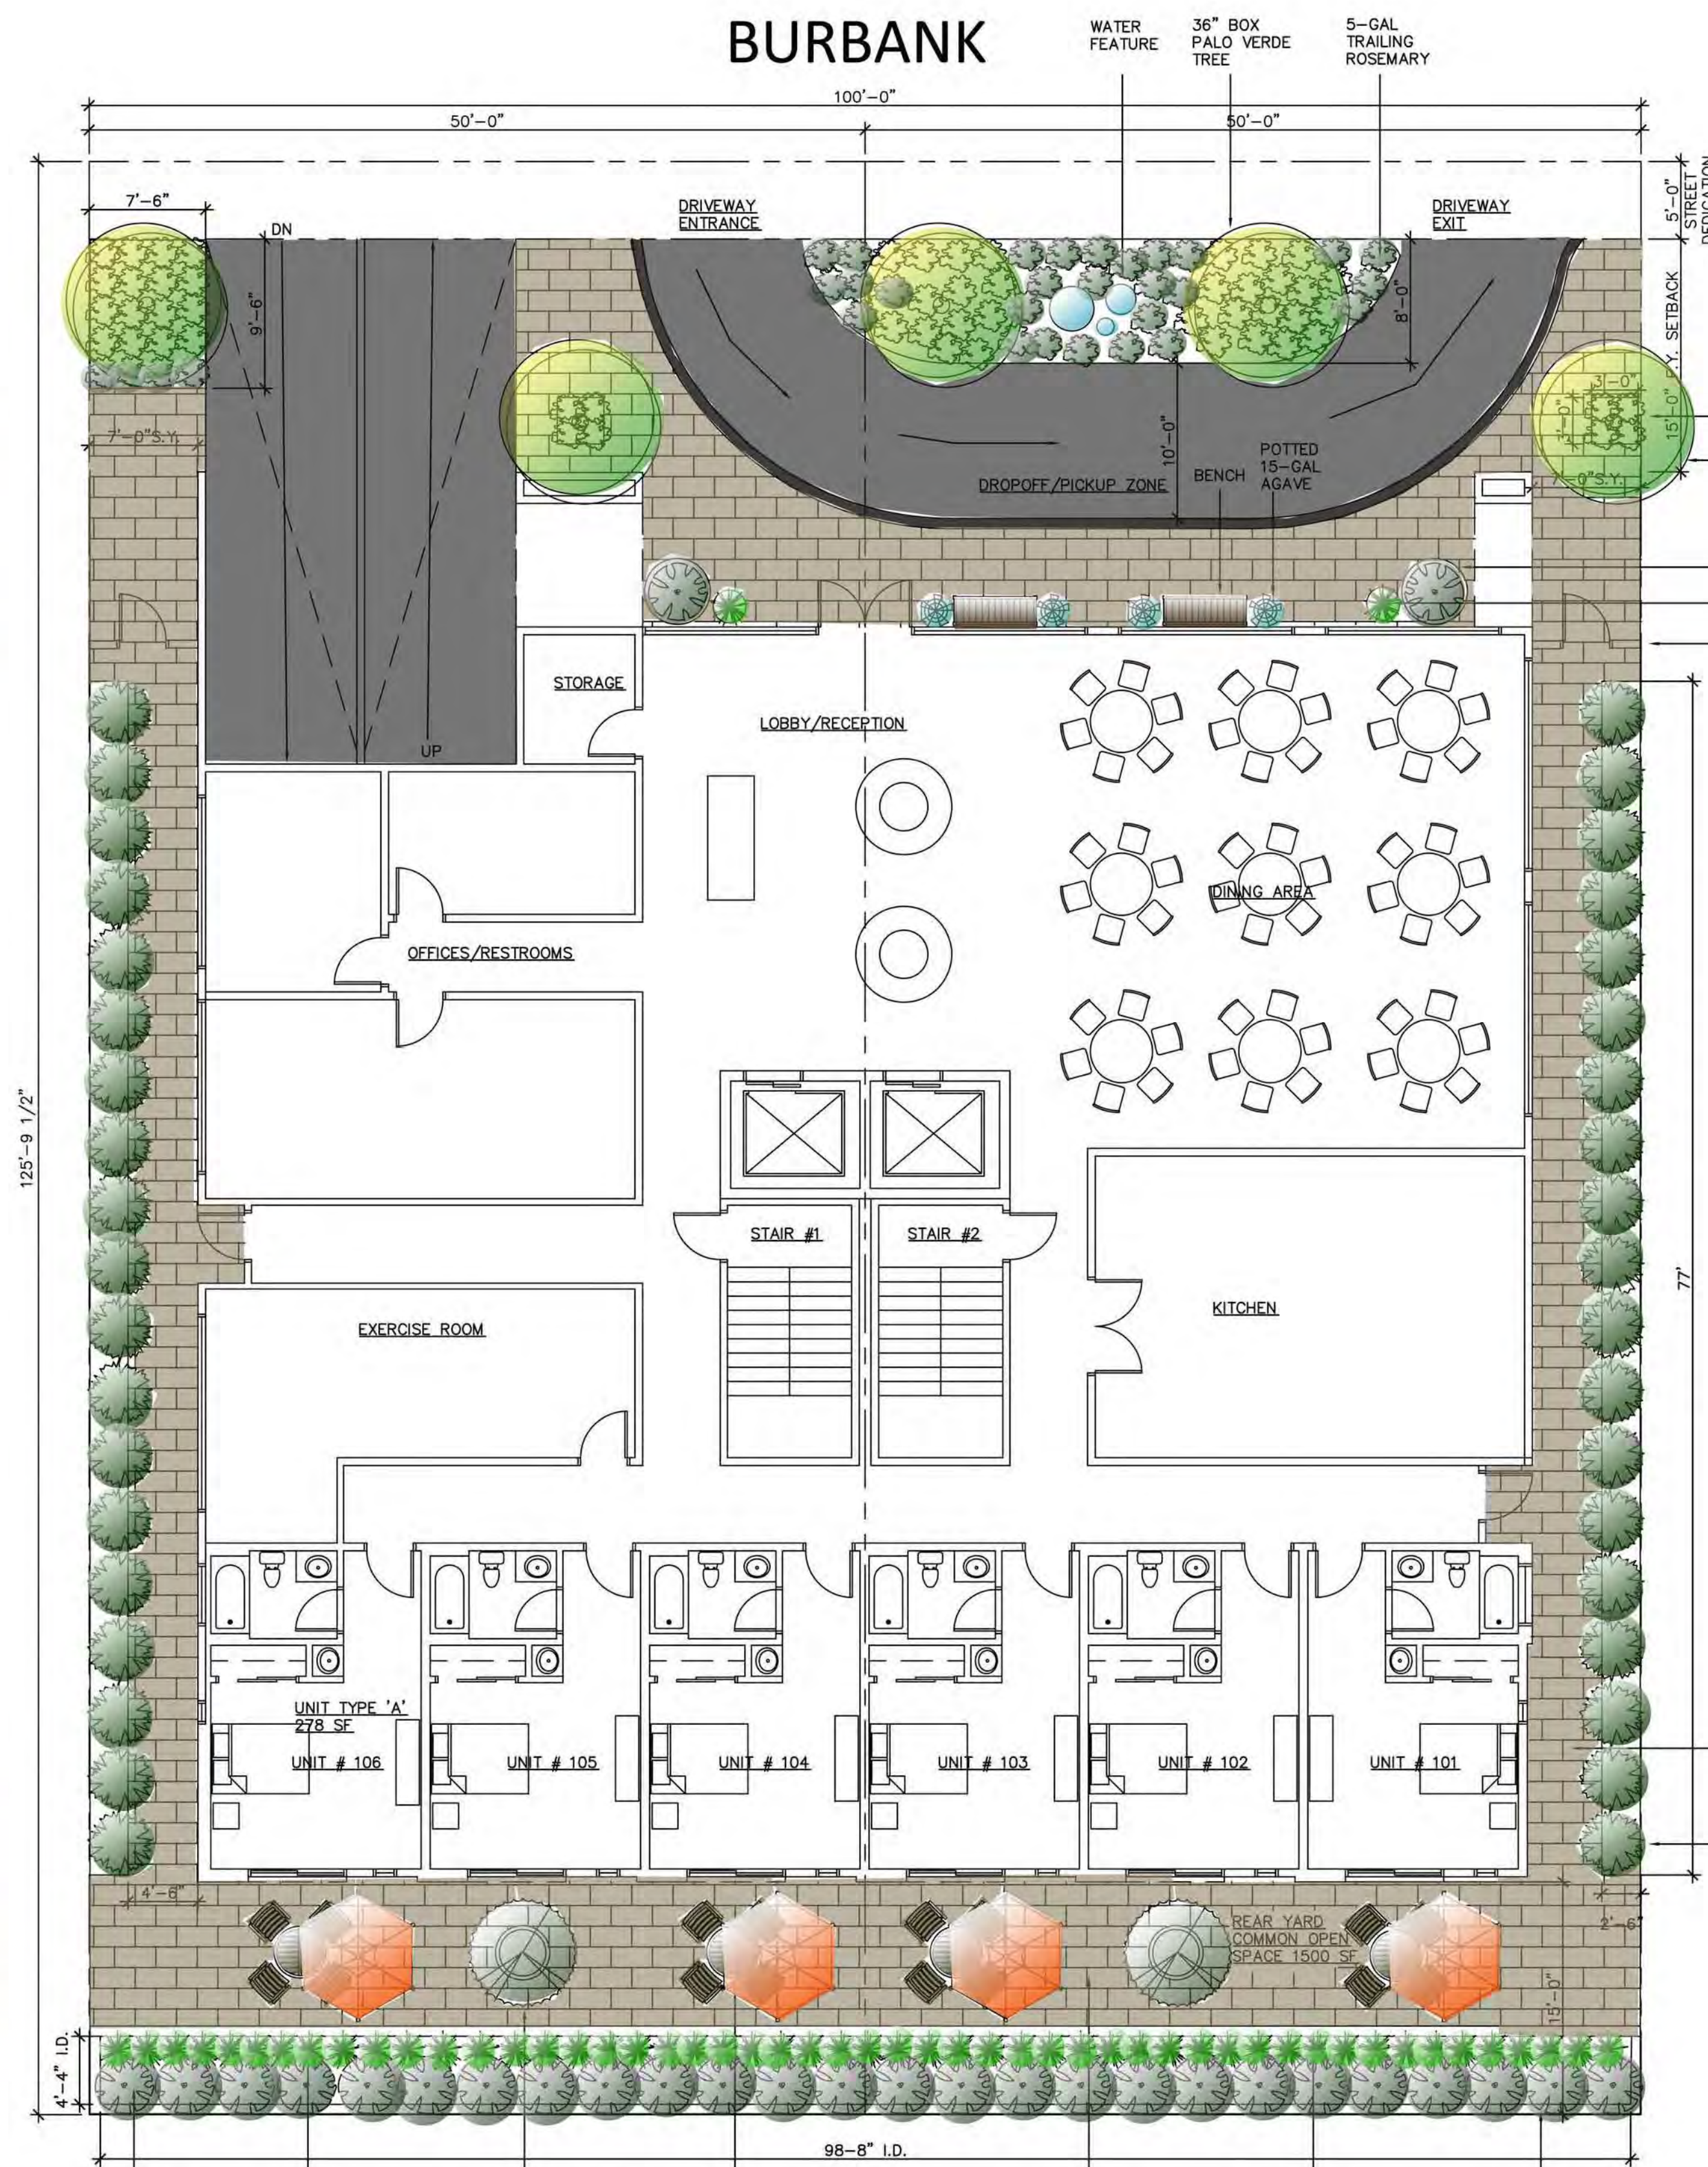

OUTDOOR SEATING

WATER FEATURE VARIETIES

WATER FEATURE VARIETIES

UMBRELLA

PLANTER VARIETIES

PLANTER VARIETIES

-  36" BOX PALO VERDE - 5
 -  36" BOX FRUITLESS EUROPEAN OLIVE - 2
 -  24" BOX PODOCARPUS GRACILIOR - 38
 -  15-GAL PITTIOSPORUM SILVERSHEEN - 28
 -  5-GAL TRAILING ROSEMARY
 -  5-GAL MEXICAN FEATHER GRASS - 53
 -  5-GAL AGAVE 'BLUE GLOW' - 4
- TOTAL GROUND FLOOR LANDSCAPE SQUARE FOOTAGE: 1,200

PROPOSED 18"x24" GRAY CERAMIC TILE IN RUNNING BOND PATTERN

24" BOX PODOCARPUS TREE - HEDGE FORM

15-GAL PITTIOSPORUM SILVERSHEEN HEDGE 5-GAL MEXICAN FEATHER GRASS 36" BOX MULTI-TRUNK FRUITLESS OLIVE IN 36" POT DINING TABLES WITH UMBRELLAS 15-GAL PITTIOSPORUM SILVERSHEEN HEDGE 15-GAL PITTIOSPORUM SILVERSHEEN HEDGE 30" TALL RAISED CONCRETE BLOCK PLANTER W/ CERAMIC TILE FACADE

SHEET:

L.2

BURBANK

OUTDOOR DINING SET

OUTDOOR BENCH

ROOF DECK PLANT LEGEND

- 15-GAL PITTOSPORUM 'MARJORIE CHANNON'
- 5-GAL PITTOSPORUM CRASSIFOLIUM COMPACTED
- 5-GAL DWARF OLIVE
- 5-GAL MEXICAN FEATHER GRASS
- 5-GAL DWARF POLYGALA

NOTE: ALL PLANTERS AND POTS TO CONTAIN SAUCERS TO PREVENT WATER DAMAGE TO ROOF PAVING
TOTAL ROOFTOP DECK LANDSCAPE AREA: 456 SQ. FT.

OUTDOOR SECTIONAL

OUTDOOR CHESS/GAME TABLE

BOCCIE BALL COURT

PITTOSPORUM SILVERSHEEN