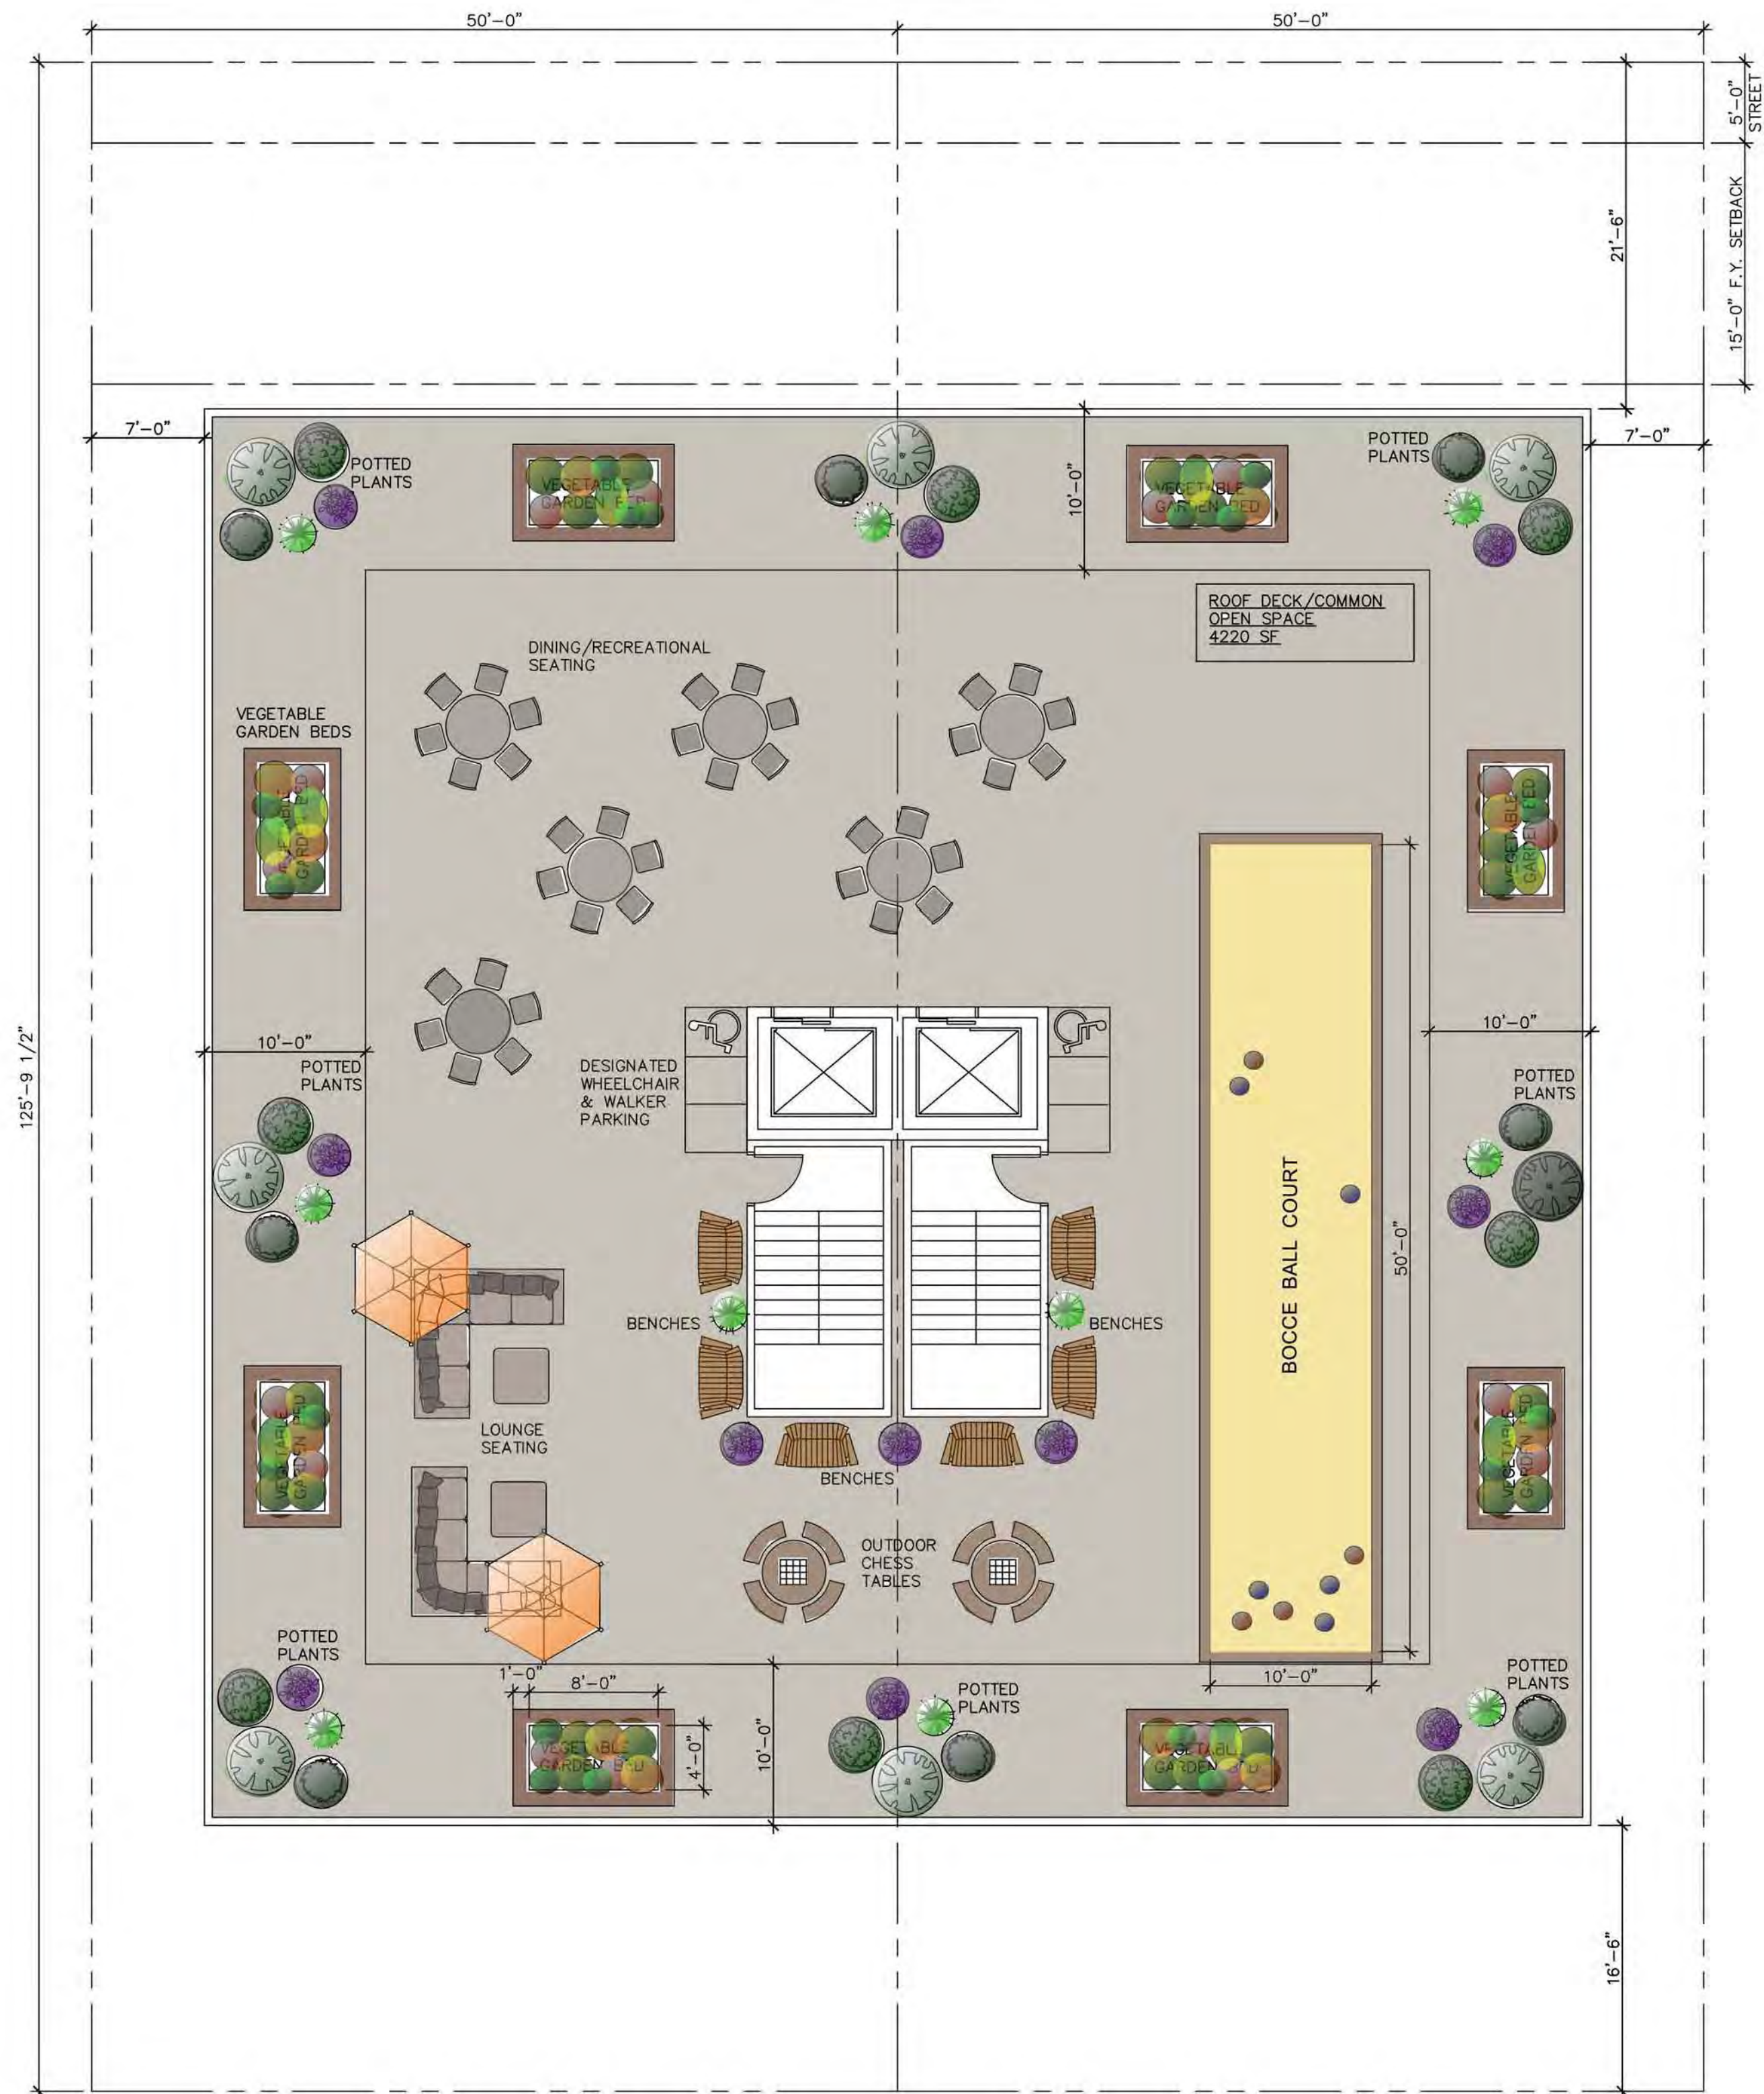

OUTDOOR SEATING

WATER FEATURE VARIETIES

WATER FEATURE VARIETIES

UMBRELLA

PLANTER VARIETIES

PLANTER VARIETIES

-  36" BOX PALO VERDE - 5
 -  36" BOX FRUITLESS EUROPEAN OLIVE - 2
 -  24" BOX PODOCARPUS GRACILIOR - 38
 -  15-GAL PITTIOSPORUM SILVERSHEEN - 28
 -  5-GAL TRAILING ROSEMARY
 -  5-GAL MEXICAN FEATHER GRASS - 53
 -  5-GAL AGAVE 'BLUE GLOW' - 4
- TOTAL GROUND FLOOR LANDSCAPE SQUARE FOOTAGE: 1,200

POTTING HILL

LANDSCAPE DESIGN

DRAWN BY:
JASMIN JAVAHERI

REVISION DATE NO.

PRELIM.
ROOFTOP
LANDSCAPE
PLAN

BURBANK ELDERCARE
14534-14536 BURBANK BLVD.
LOS ANGELES, CA 91411

SCALE: 1/8" = 1'-0"

DATE: 11/9/2016

SHEET:

L.2

BURBANK

OUTDOOR DINING SET

OUTDOOR BENCH

ROOF DECK PLANT LEGEND

- 15-GAL PITTOSPORUM 'MARJORIE CHANNON'
- 5-GAL PITTOSPORUM CRASSIFOLIUM COMPACTED
- 5-GAL DWARF OLIVE
- 5-GAL MEXICAN FEATHER GRASS
- 5-GAL DWARF POLYGALA

NOTE: ALL PLANTERS AND POTS TO CONTAIN SAUCERS TO PREVENT WATER DAMAGE TO ROOF PAVING
TOTAL ROOFTOP DECK LANDSCAPE AREA: 456 SQ. FT.

OUTDOOR SECTIONAL

OUTDOOR CHESS/GAME TABLE

BOCCIE BALL COURT

PITTOSPORUM SILVERSHEEN